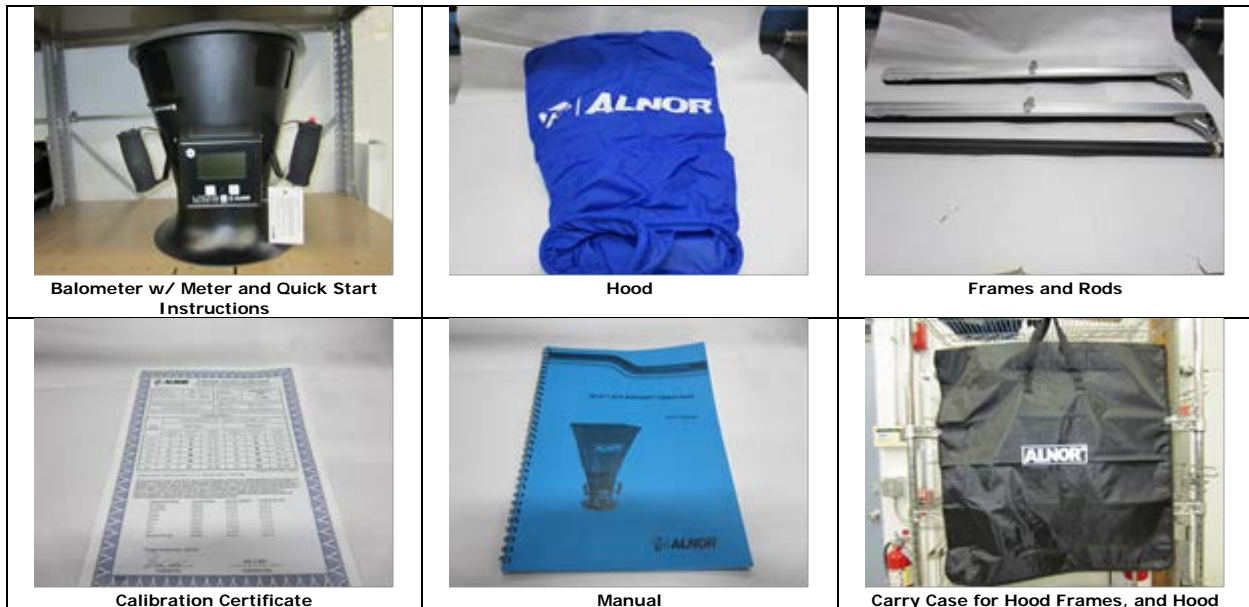

TSI Alnor 6200D LoFlo Balometer Capture Hood

These are the items included in your rental kit for a TSI Alnor 6200D LoFlo balometer capture hood.

When you unpack the instrument, please try turning it on. If nothing happens, or a kit component is missing, please call 866-736-8347 immediately, so we can correct the issue.