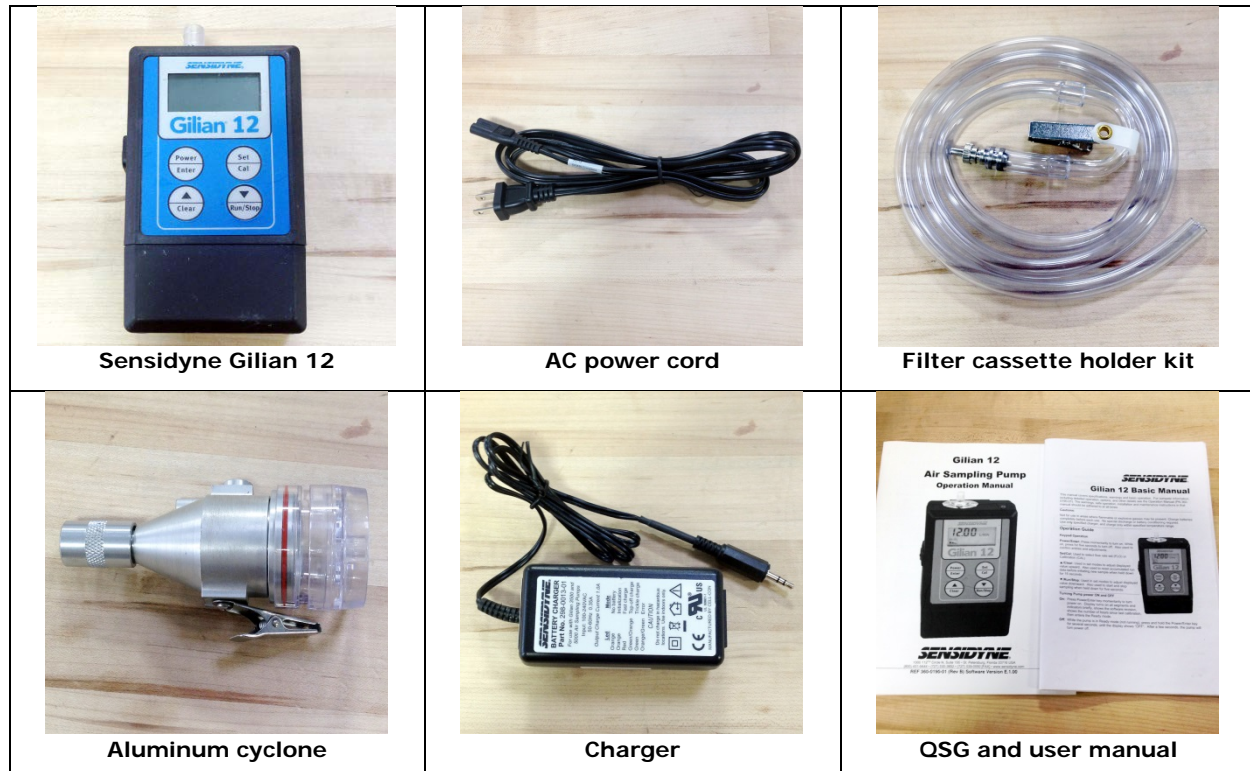

## Sensidyne Gilian 12 Personal Air Sampling Pump

These are the items included in your rental kit for a Sensidyne Gilian 12 sampling pump.

When you unpack the instrument, please try turning it on. If nothing happens, or a kit component is missing, please call 866-736-8347 immediately, so we can correct the issue.