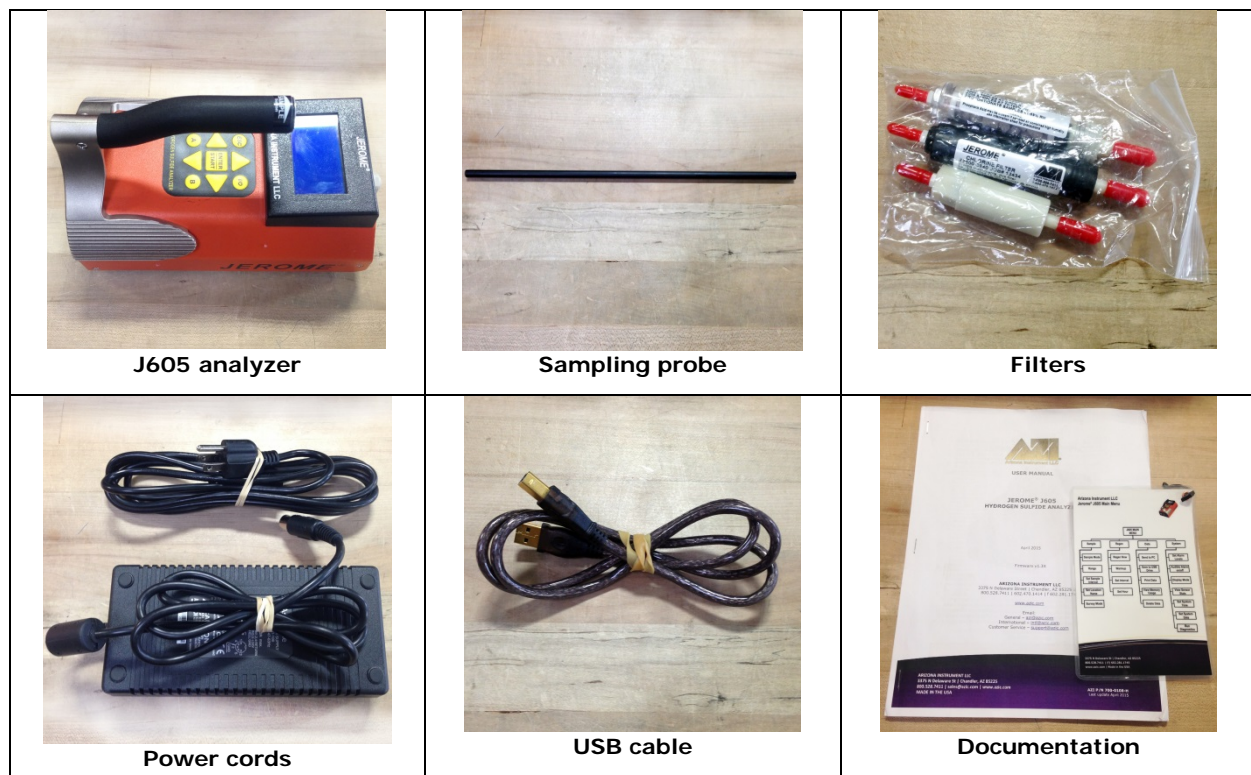

Arizona Instruments Jerome J605 Hydrogen Sulfide Analyzer

These are the items included in your rental kit for an Arizona Instruments Jerome J605 H2S analyzer.

When you unpack the instrument, please try turning it on. If nothing happens, or a kit component is missing, please call 866-736-8347 immediately, so we can correct the issue.

Not Shown: Carrying Case

Software and documentation are also available online:

- Arizona Instruments Jerome J605:
<http://www.raecorents.com/products/gasmonitoring/Jerome-J605/>